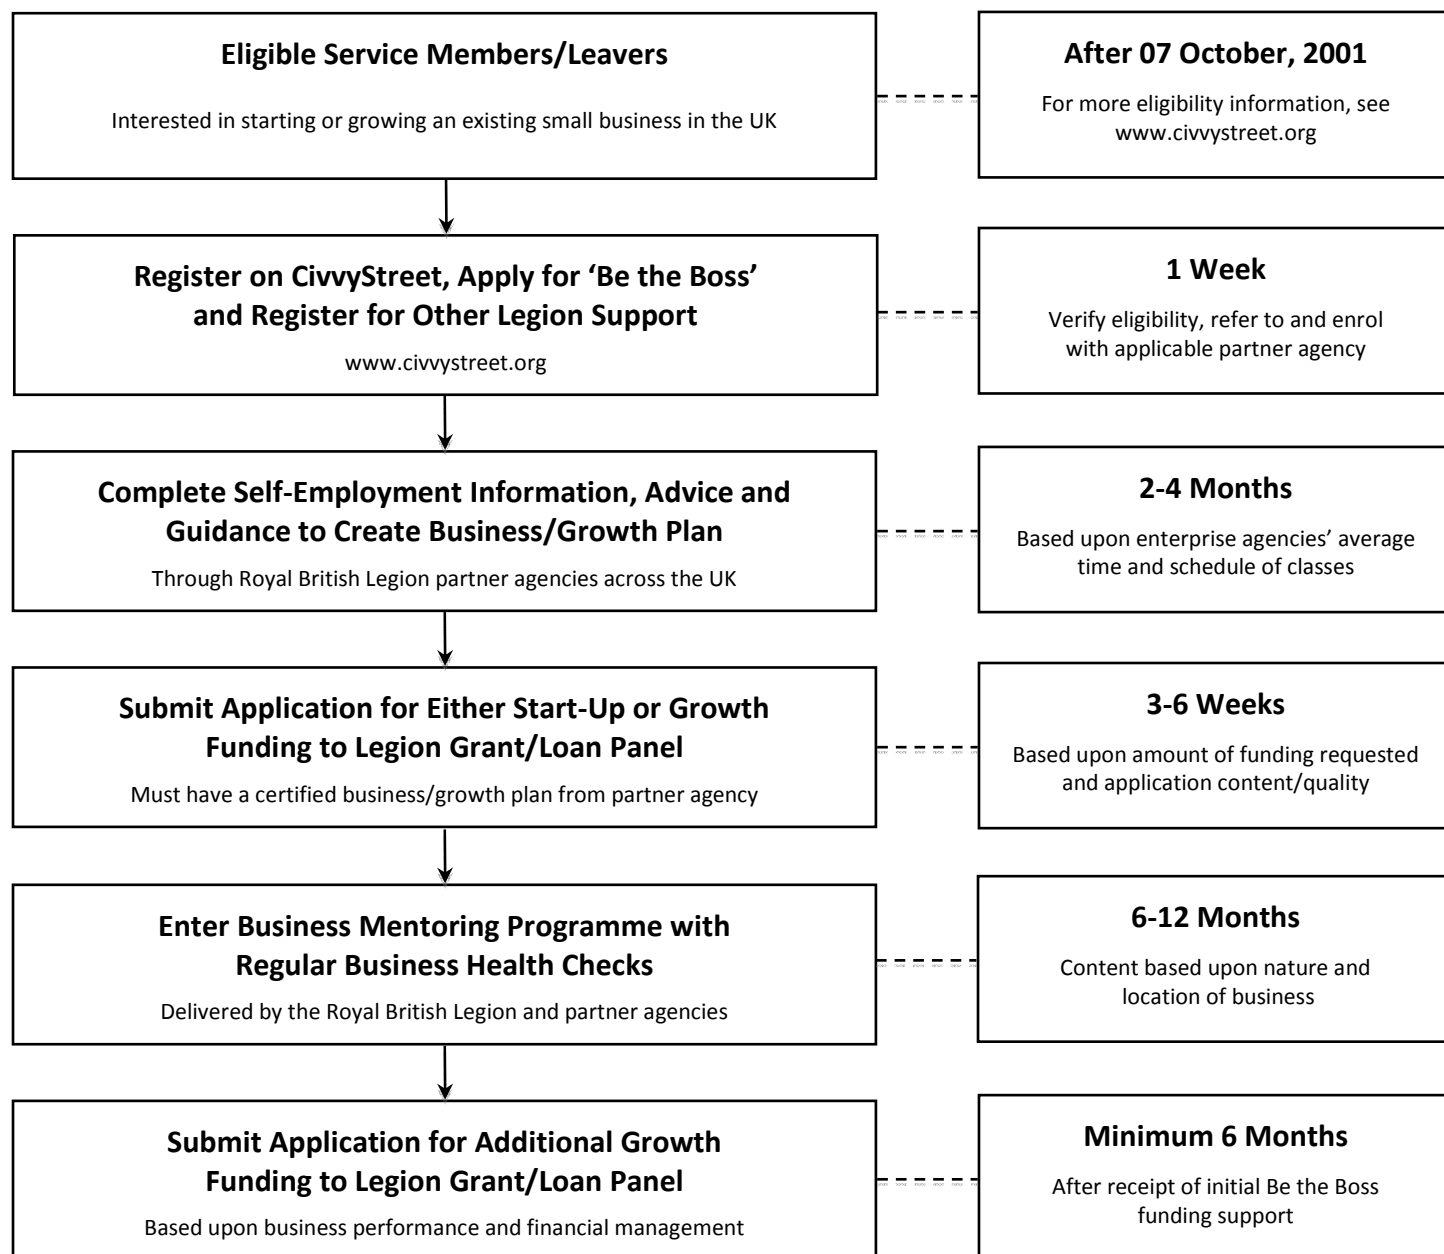

Be the Boss

Flow Chart and Timeline

Version – 11 June, 2010

This document is provided for informational purposes only and is subject to change, and does not constitute an agreement of terms between The Royal British Legion and prospective applicants. For the most current information, visit: www.civvystreet.org and select 'Be the Boss'.